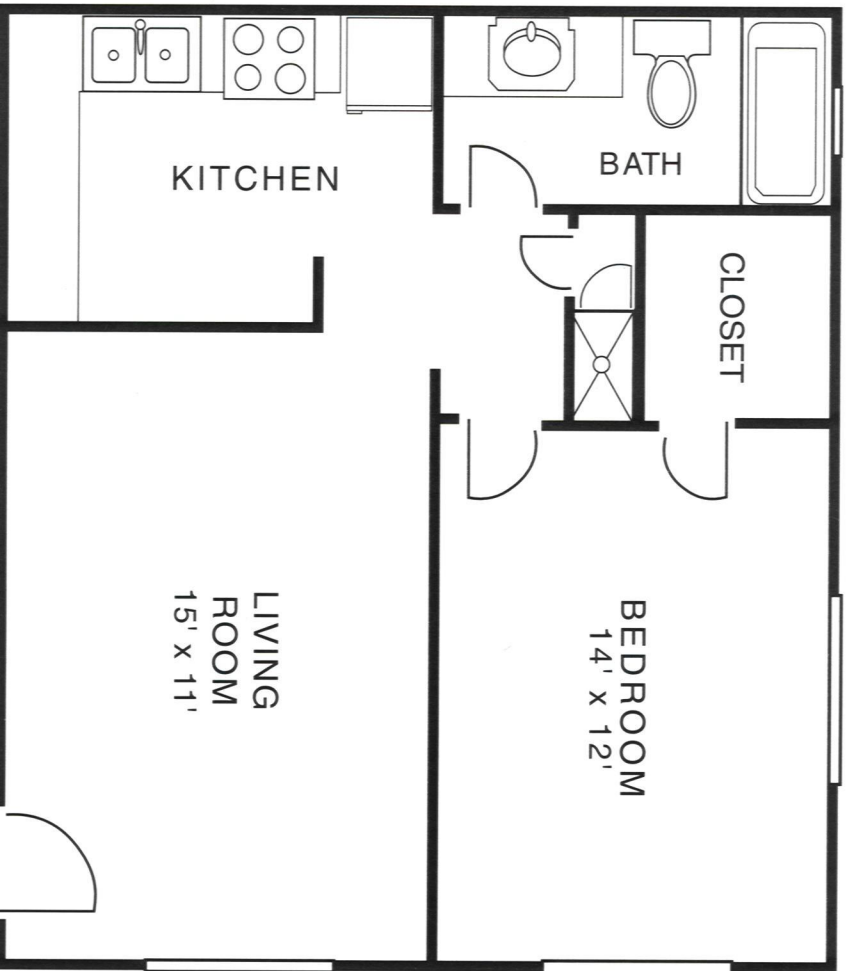

# FLOORPLAN F

One Bedroom

One Bath

756 sq. ft.

KITCHEN

BATH

CLOSET

LIVING ROOM  
15' x 11'

BEDROOM  
14' x 12'